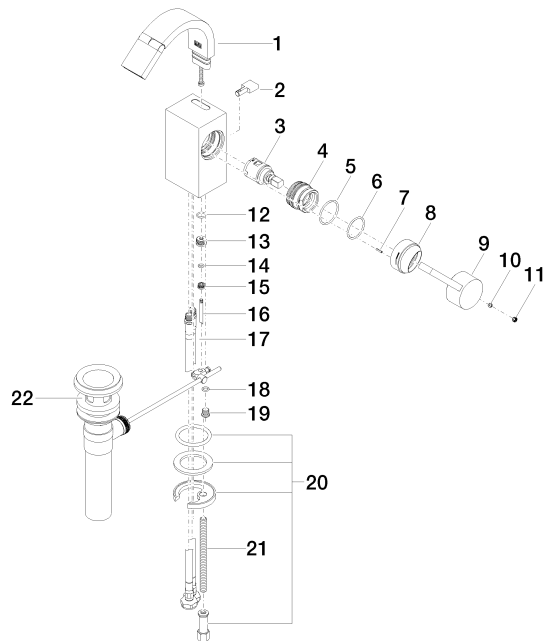

Single-lever bidet mixer with pop-up waste - Chrome

MEM

33 600 782

- 110mm projection
- 1 1/4" pop-up waste
- ball-joint pivotable through 44°
- rectangular, air-enriched flow
- height of mixer 180 mm
- height up to aerator 140 mm
- hole diameter 35 mm
- 2 x pressure hose with 3/8" cap nut
- max. flow 6 l/min

Fits: MEM, CYO

	Chrome	33 600 782-00 0010
	Brushed Platinum	33 600 782-06 0010
	Dark Chrome	33 600 782-19 0010
	Brushed Durabronze (23kt Gold)	33 600 782-28 0010
	Brushed Dark Platinum	33 600 782-99 0010

## Single-lever bidet mixer with pop-up waste - Chrome

MEM

33 600 782

### Spare parts list

No.	Item Number	Name	Quantity used	Delivery time
1	90 28 22 265 00-00	spout	1	10
2	09 20 78 032-00	handle	1	10
3	90 15 05 042 00 90	cartridge	1	2
4	09 24 04 288 90	nut	1	2
5	09 14 10 137 90	seal	1	2
6	90 14 10 063 00 90	seal	1	2
7	09 31 11 152 90	pin	1	2
8	09 28 30 028-00	cover	1	10
9	09 20 78 057-00	handle	1	10
10	90 31 11 063 00 90	pin	1	2
11	90 31 20 109 00 90	plug	1	2
12	09 14 10 042 90	seal	1	2
13	09 24 04 289-00	nipple	1	10
14	09 14 10 166 90	seal	1	2
15	09 24 04 290 90	nipple	1	2
16	09 31 09 080-00	pull-rod	1	10
17	04 30 04 106 00 90	hose	2	2
18	09 14 10 132 90	seal	1	2
19	09 31 20 027 10-00	plug	1	10
20	04 30 11 038 75 90	fixing set	1	2
21	09 31 11 012 90	pin	1	2
22	90 11 01 023 00-00	pop-up waste	1	10